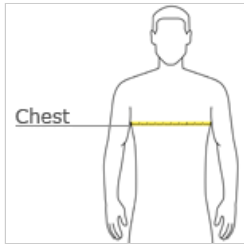

CARE INSTRUCTIONS

Machine wash warm, inside out, with like colors. Only non-chlorine bleach. Tumble dry low. Medium iron. Do not iron decoration. Do not dry clean.

front

back

HOW TO MEASURE

CHEST WIDTH

Measure under the arm and around the fullest part of the chest with arms down, keeping tape horizontal.

SIZE CHART

	XS	S	M	L	XL	2XL	3XL
Chest	31-34	34-37	38-41	42-45	46-49	50-53	54-56

COLOR INFORMATION

 Aqua Triblend PMS 639U	 Athletic Grey Triblend PMS 423 C	 Berry Triblend PMS 215C	 Black Heather Triblend PMS BLACK 7 CP	 Blue Triblend PMS 7682CP	 Brick Triblend	 Brown Triblend PMS 411 C	 Cardinal Triblend PMS 195 CP	 Charcoal-Black Triblend PMS Black 7CP	 Clay Triblend PMS 181C	 Denim Triblend PMS 2223 UP
 Dusty Blue Triblend	 Emerald Triblend PMS 567C	 Grass Green Triblend PMS 3425 UP	 Green Triblend PMS 2420CP	 Grey Triblend PMS 416CP	 Ice Blue Triblend PMS 622 UP	 Lilac Triblend	 Maroon Triblend PMS 209U	 Mauve Triblend PMS 7524U	 Military Green Triblend PMS 7764 U	 Mint Triblend PMS 2246 C
 Mustard Triblend	 Navy Triblend PMS 289U	 Oatmeal Triblend PMS 7534C	 Olive Triblend PMS 7497CP	 Orange Triblend PMS 1635C						